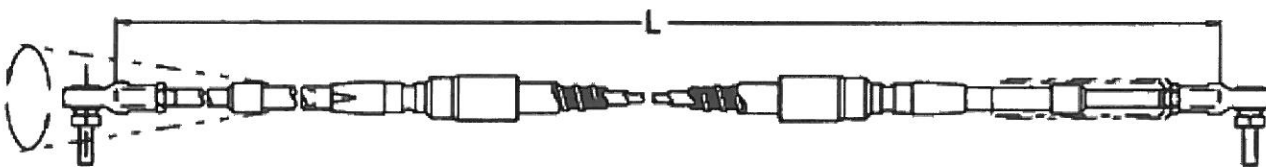

MTS (Manual Transmission System) "Quik Stik" cables

Replacements for Cablecraft's cable operated manual transmission shift system.

Order Code: X=3 for stainless end rods with Model 6 seals.

X=4 for stainless support tubes and end rods with Model 6 seals

L=Length

Part No. A31X-105-L Grooved-Grooved

Part No. A31X-106-L Same as -105 but with an umbrella seal

Part No. A31X-113-L Grooved-Threaded