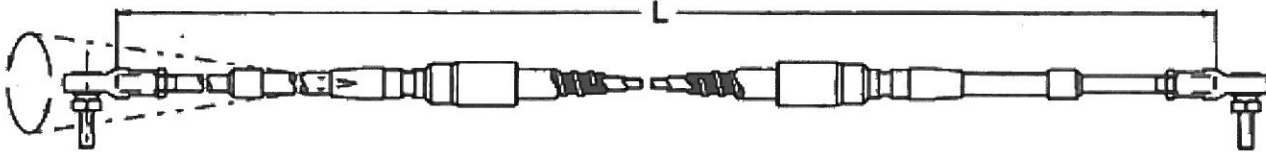

MTS (Manual Transmission System) "Quik Stik" cables

Replacements for Cablecraft's cable operated manual transmission shift system.

Order Code: X=3 for stainless end rods with Model 6 seals.

X=4 for stainless support tubes and end rods with Model 6 seals

L=Length

Part No. A31X-105-L Grooved-Grooved

Part No. A31X-106-L Same as -105 but with an umbrella seal

Part No. A31X-113-L Grooved-Threaded