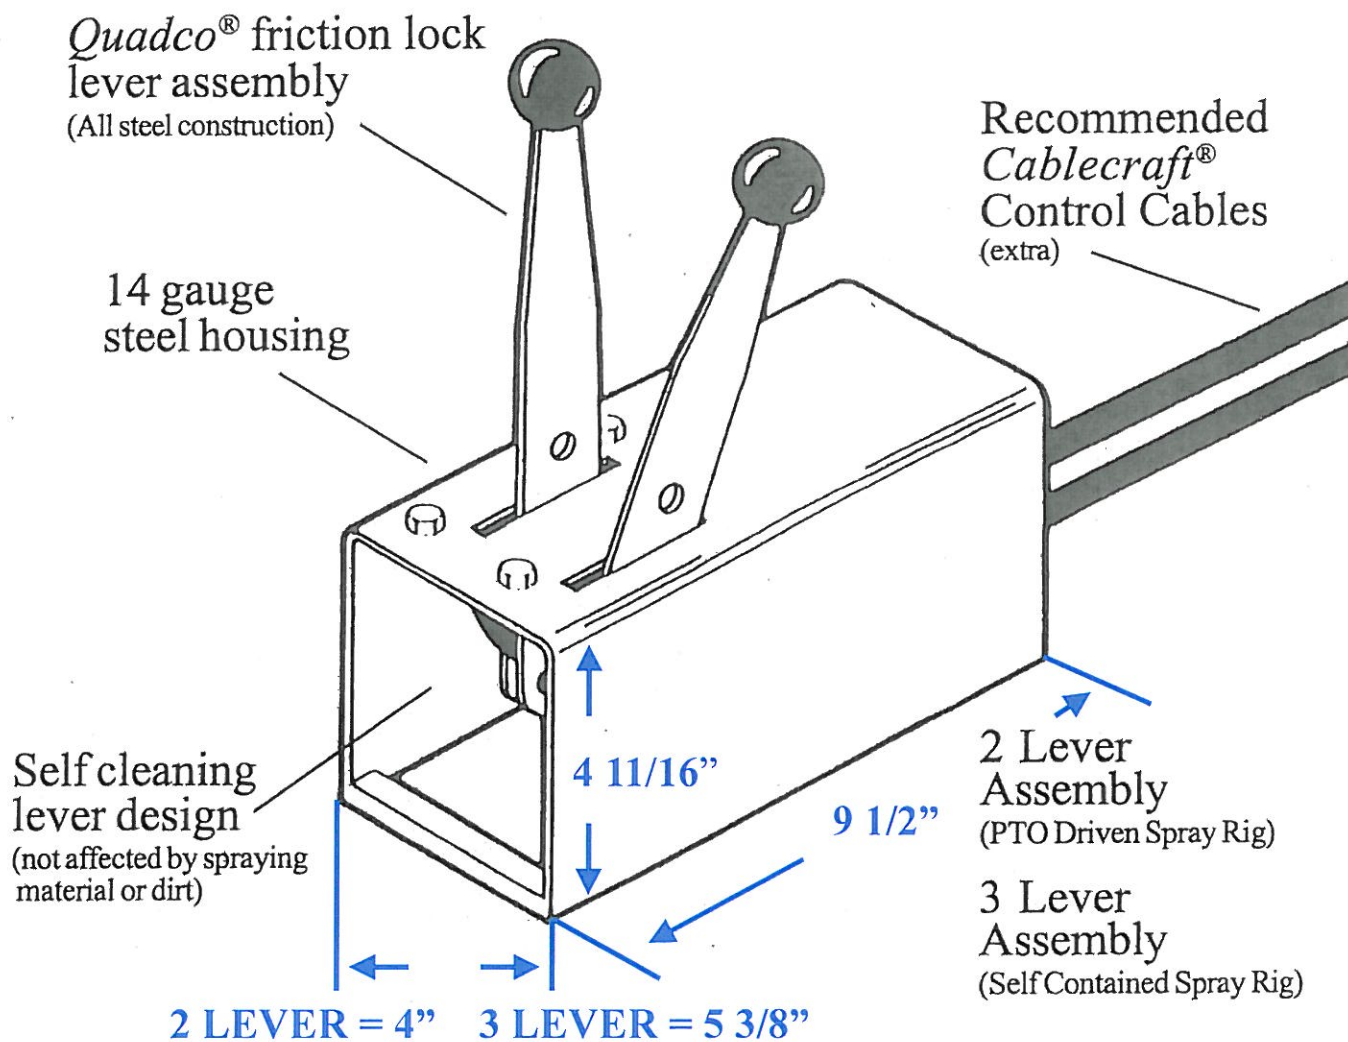

# At last a reliable lever control for PTO Driven or Self Contained Spray Rigs

**ADAPTABLE TO MOST ALL SPRAY RIGS**

**CALL US FOR APPLICATION TO YOUR EQUIPMENT**