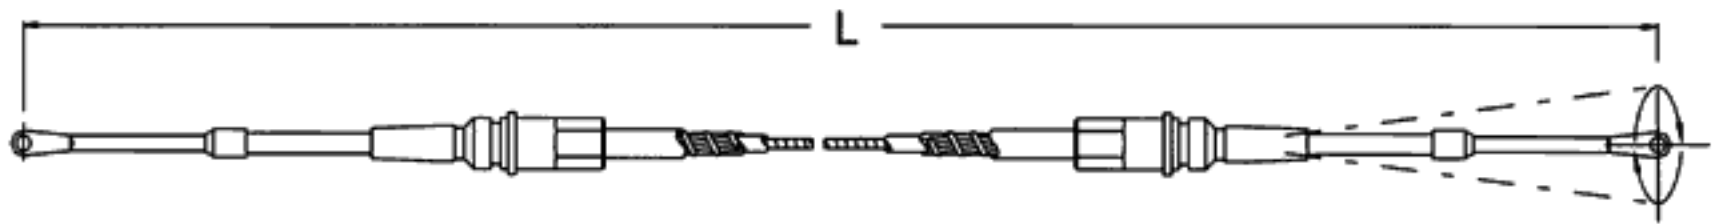

Automotive shift cables

Replacements for popular brand shift cables.
Order Code: X=3 for Carbon Steel, X=4 for Stainless Steel; L=Length

B&M® shift
Part No. CA248-X-L

Dodge® Motor Home
Part No. CA249-X-L

Hurst® Shift
Part No. CA273-X-L

Hurst® Shift
Part No. CA274-X-L

Hurst® Shift
Part No. CA275-X-L