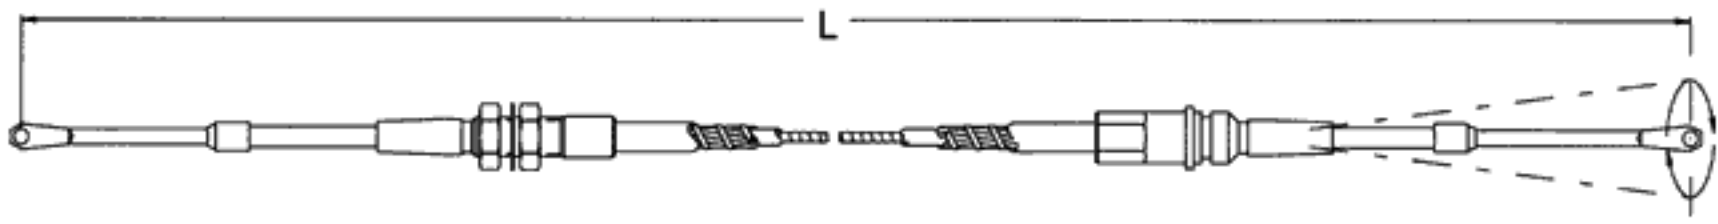

Hurst® Shift
Part No. CA274-X-L

Hurst® Shift
Part No. CA275-X-L