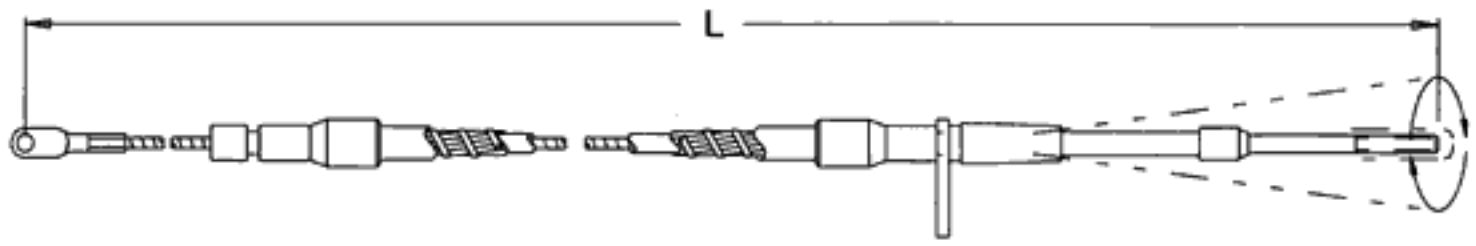

Automotive shift cables

Replacements for popular brand shift cables.
Order Code: X=3 for Carbon Steel, X=4 for Stainless Steel; L=Length

B&M® shift
Part No. CA248-X-L

Dodge® Motor Home
Part No. CA249-X-L

Hurst® Shift
Part No. CA273-X-L

Hurst® Shift
Part No. CA274-X-L

Hurst® Shift
Part No. CA275-X-L