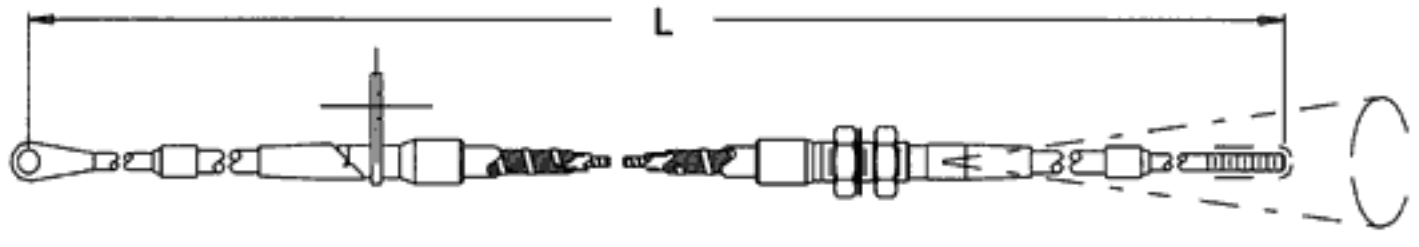

Automotive shift cables

Replacements for popular brand shift cables.
Order Code: X=3 for Carbon Steel, X=4 for Stainless Steel; L=Length

B&M® shift
Part No. CA248-X-L

Dodge® Motor Home
Part No. CA249-X-L

Hurst® Shift
Part No. CA273-X-L

Hurst® Shift
Part No. CA274-X-L

Hurst® Shift
Part No. CA275-X-L